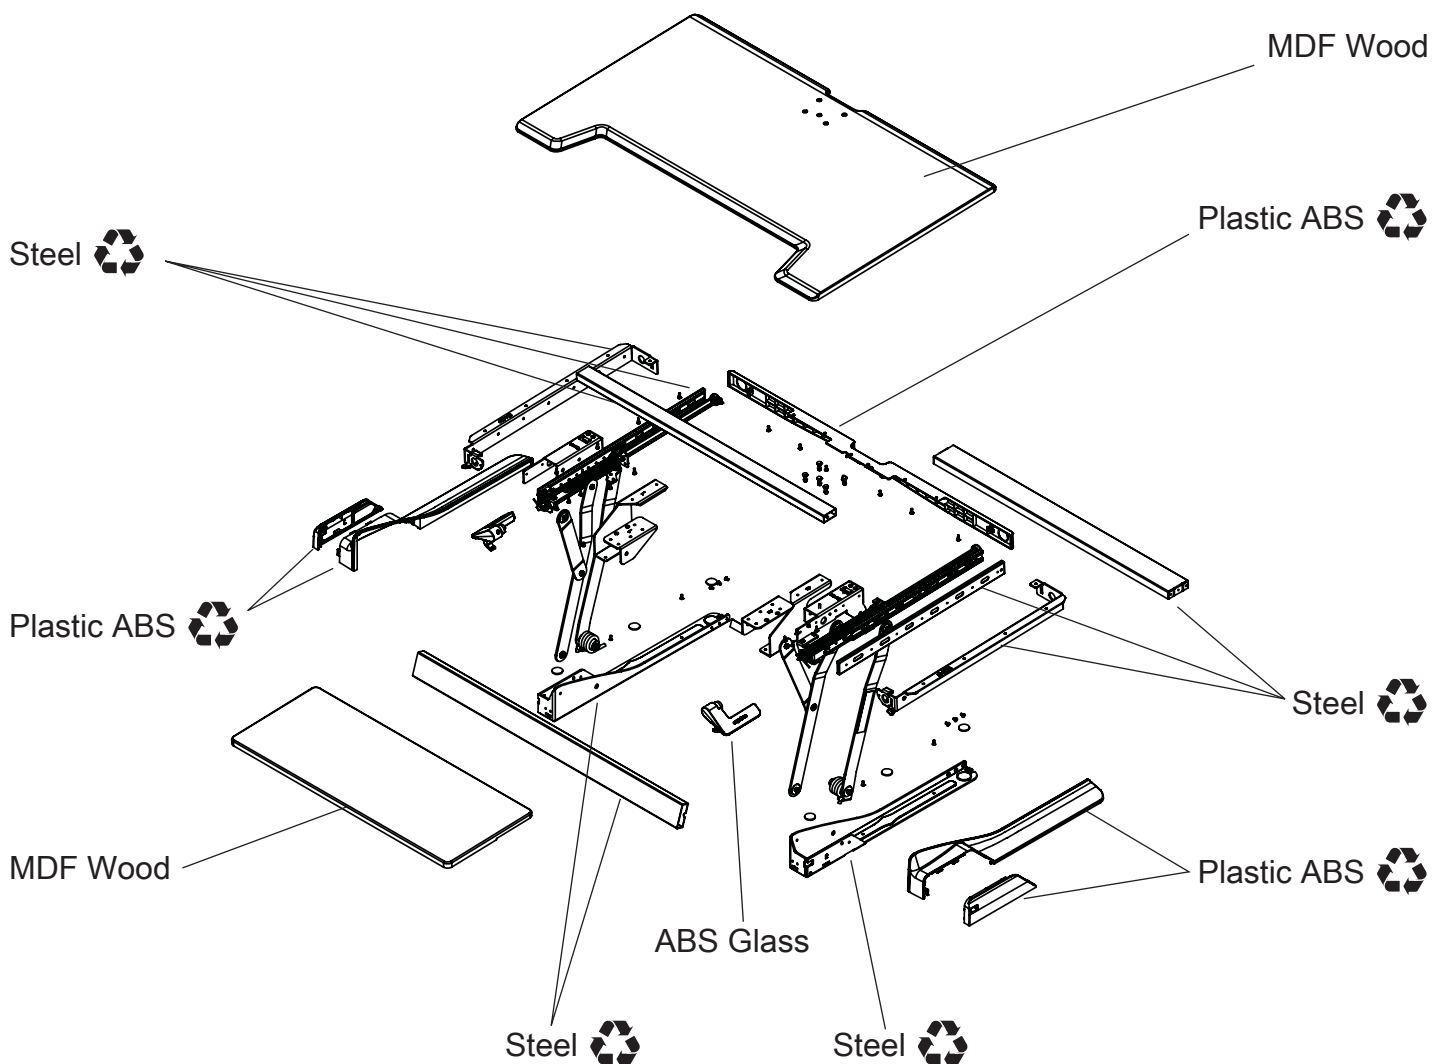

WorkFit-T Family

33-397, 33-406, 33-418, 33-444,
33-447, 33-468, 33-467

20 minute Disassembly
Tools Needed:

Equipment & Accessories Disposal

1. Please dispose of all batteries in accordance with local law.
2. All Electronics should be recycled through an electronics recycler.
3. Remaining plastics and metals can be recycled through a commercial recycler.