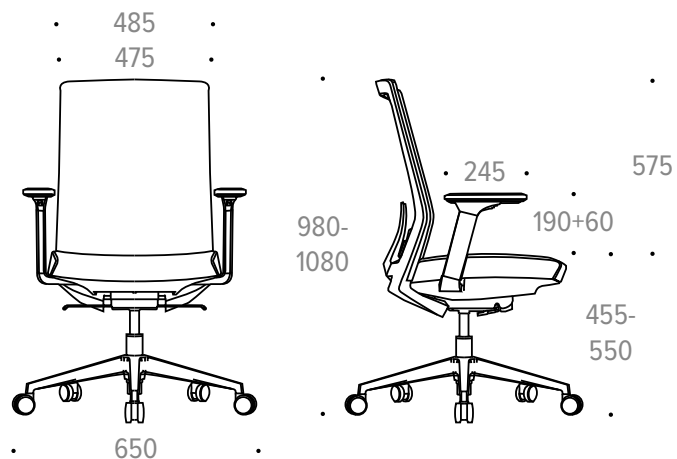

Veneto

Mesh back task chair

TV4A

Technical specifications

Dimensions	W650 x D670 x H980-1080 mm
Seat	W485 x D485 x H455-550 mm
Backrest	W475 x H575 mm
Capacity	119kg recommended max. user weight
Mechanism	Self Balance, 2 Locking Positions
Weight	15.5kg
Warranty	5 years

Boxed specifications

Dimensions	W600 x D700 x H880 mm
Weight	19kg

Features

- Black frame with black or polished aluminium base
- Adjustable lumbar support (50mm height range)
- Height adjustable armrests (60mm range)
- Universal castors suitable for soft or hard floor
- Black fabric seat, certified BS 7176 Low Hazard