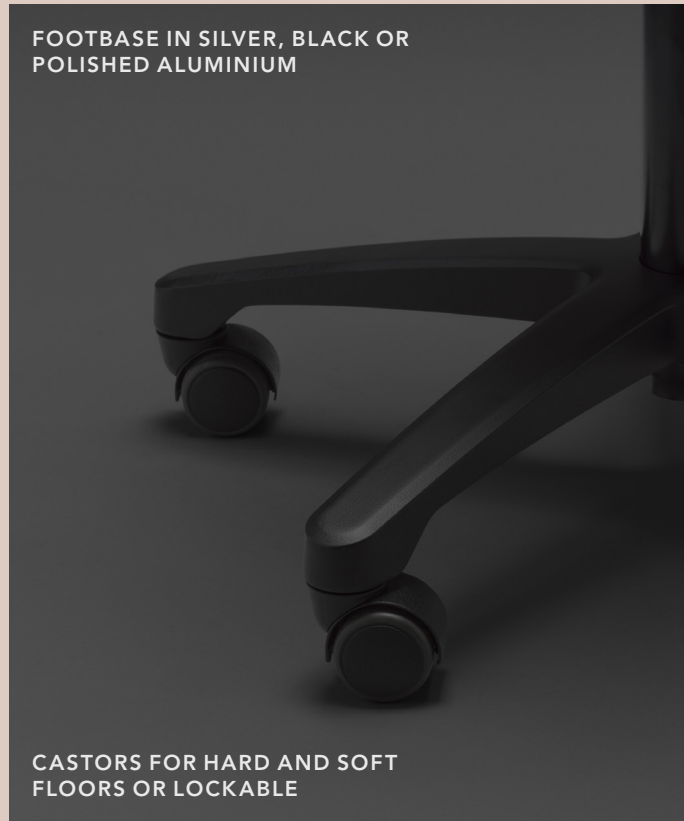

OPTIONS

DESIGNED FOR HUMAN PERFORMANCE