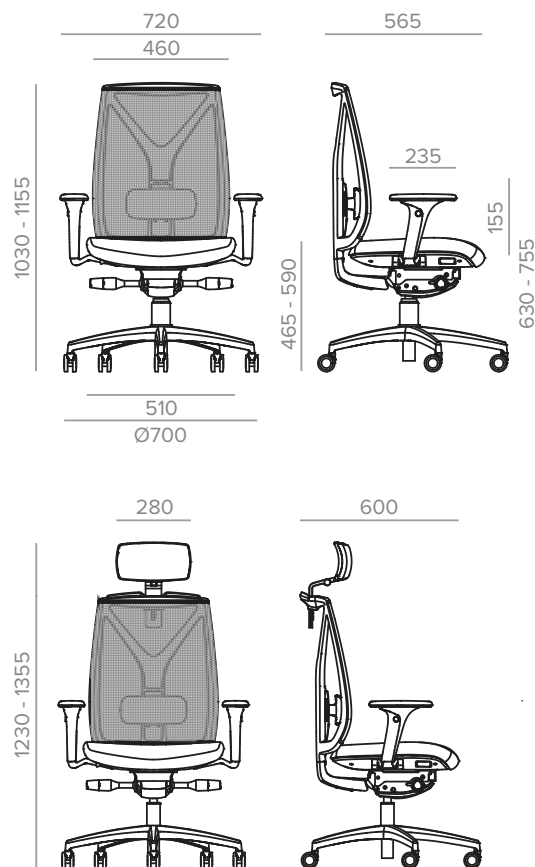

## Technical specifications

<b>Capacity</b>	125kg recommended max. user weight
<b>Mechanism</b>	Synchronised mechanism with easy to adjust side tension control
<b>Weight</b>	17.5kg
<b>Certification</b>	Type B of EN 1335-1:2000 EN 1335-2:2018 EN 1728:2012+AC:2013
<b>Warranty</b>	5 years

## Boxed specifications

<b>Dimensions</b>	W600 x D700 x H880 mm
<b>Weight</b>	21kg

## Features

- Height adjustable back rest (white or black frame)
- Black breathable mesh back
- Fabric seat (choice of fabrics)
- Optional depth adjustable lumbar support
- Optional sliding seat
- Optional adjustable headrest
- Choice of optional height adjustable or 4D armrests
- Optional coat hook
- Black or white base with black gas lift or aluminium base with chrome gas lift
- Soft floor or hard floor castors

## Boxed specifications

<b>Dimensions</b>	W600 x D700 x H880 mm
<b>Weight</b>	22.5kg