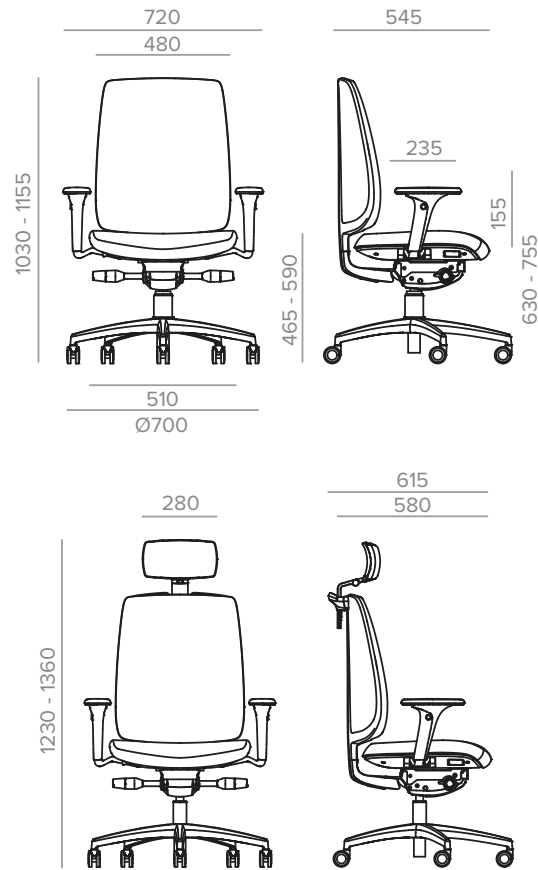

Modena

Fabric back task chair

TMF***_**/**

Technical specifications

Capacity	125kg recommended max. user weight
Mechanism	Synchronised mechanism with easy to adjust side tension control
Weight	19kg
Certification	Type B of EN 1335-1:2000 EN 1335-2:2018 EN 1728:2012+AC:2013
Warranty	5 years

Features

- Height adjustable backrest (white or black frame)
- Fabric backrest and seat (choice of fabrics)
- Optional sliding seat
- Optional adjustable headrest
- Choice of optional height adjustable or 4D armrests
- Optional coat hook
- Black or white base with black gas lift or aluminium base with chrome gas lift
- Soft floor or hard floor castors

Boxed specifications

Dimensions	W600 x D700 x H880 mm
Weight	22.5kg