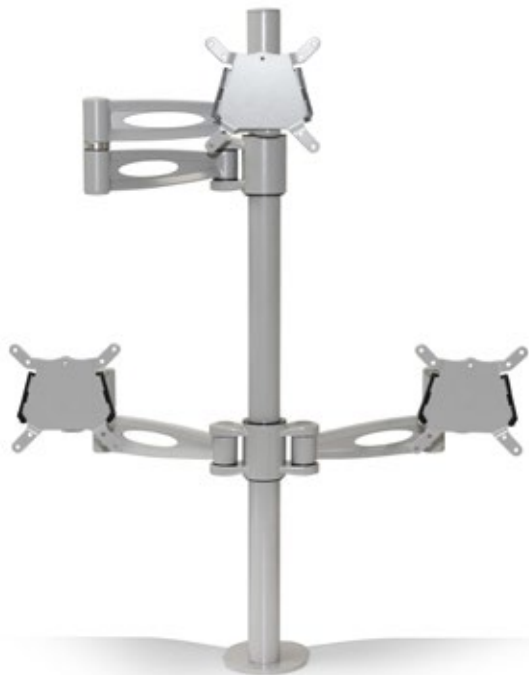

# Kardo

Pole-mounted monitor arm, triple  
PMA523

## Technical specifications

<b>Capacities</b>	3 screens up to 27" 3 x 10kg (30kg total)
<b>Materials</b>	Steel
<b>Warranty</b>	5 years
<b>Certification</b>	BS EN ISO 9241 Workplace Ergonomics PP 045 Safety & Durability

## Features

- Quick release 75mm/100mm VESA mounting plates as standard with hand-turn fixing screws
- Quick release arm height adjustment
- Includes pre-assembled hand-turn desk edge clamp and hand-turn through-desk clamp
- Complete cable management
- Integrated flower holder in the pole
- Low profile mini clamp option (KMC1827)
- Available in black, white or silver